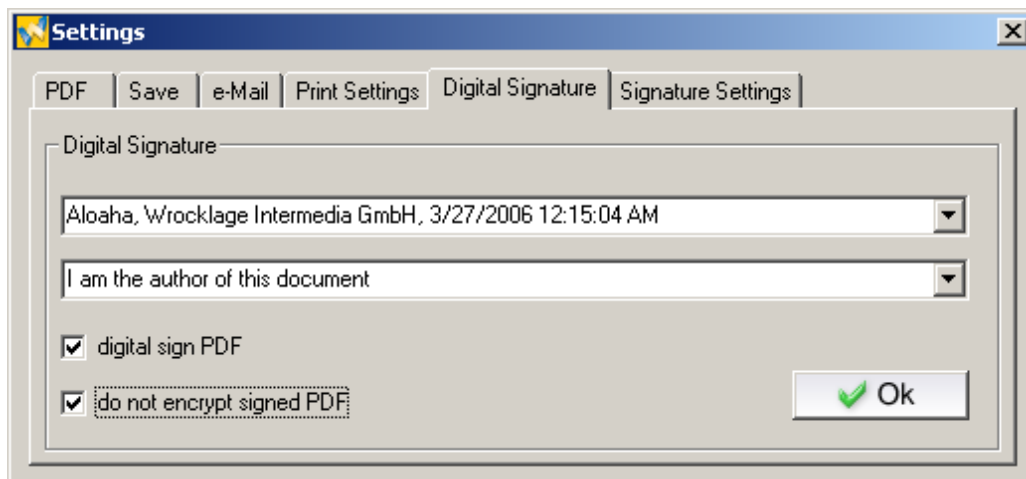

This is a demonstration of the Aloaha PDF Suite digital signing feature. The original document was written in WinWord, converted and signed to PDF with Aloaha.

Letterhead support was activated. Encryption has been disabled to allow indexing of this document by Google and other search engines.

Below you can see how easy it is to configure the digital signature feature in Aloaha PDF Suite

- INTERNET
- NETZWERKE
- HARDWARE
- SOFTWARE
- IT-SERVICE