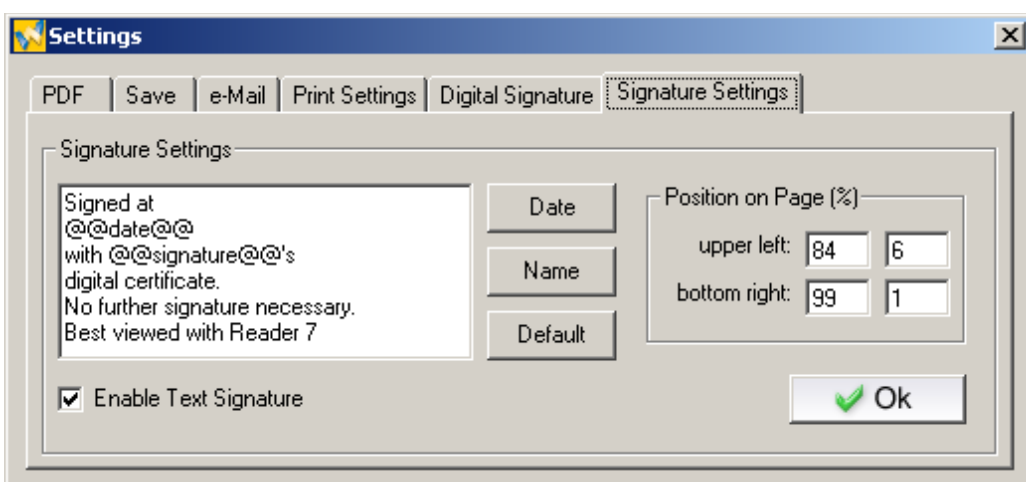

Wrocklage
Intermedia GmbH
Rudolf-Diesel-Str. 28
49479 Ibbenbüren
Tel. 0 54 51 9 43 50
Fax 0 54 51 4 54 69
info@wrocklage.de
www.wrocklage.de

Kreissparkasse
Steinfurt
(BLZ 403 510 60)
Kto. 72 130 560

Ust-IdNr.
DE231182233

Steuer-Nummer
327/5996/1934

AG Ibbenbüren
HR B 2476
Geschäftsführer
Martin Wrocklage

Please note that digital Signatures are best viewed/verified with PDF Reader 7