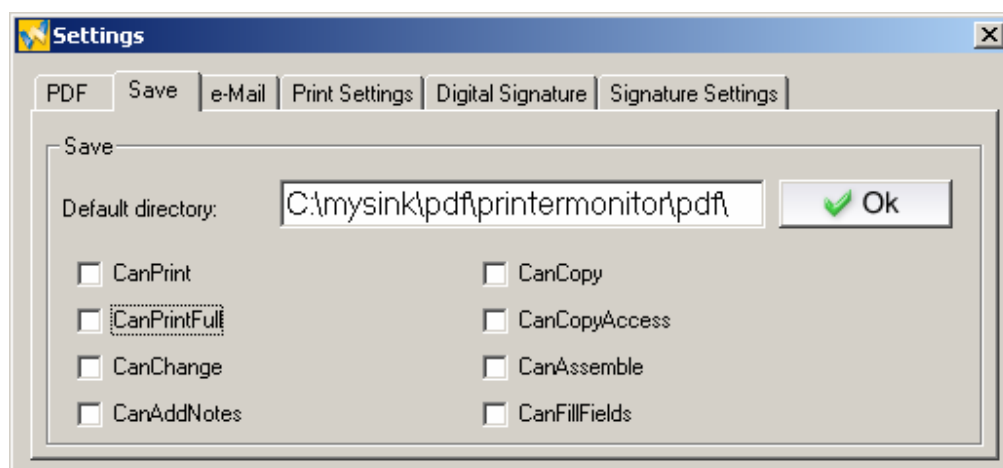

Wrocklage
Intermedia GmbH
Rudolf-Diesel-Str. 28
49479 Ibbenbüren
Tel. 0 54 51 9 43 50
Fax 0 54 51 4 54 69
info@wrocklage.de
www.wrocklage.de

Kreissparkasse
Steinfurt
(BLZ 403 510 60)
Kto. 72 130 560

Ust-IdNr.
DE231182233

Steuer-Nummer
327/5996/1934

AG Ibbenbüren
HR B 2476
Geschäftsführer
Martin Wrocklage

Please note that 128 Bit encrypted PDF are best viewed with PDF Reader 7