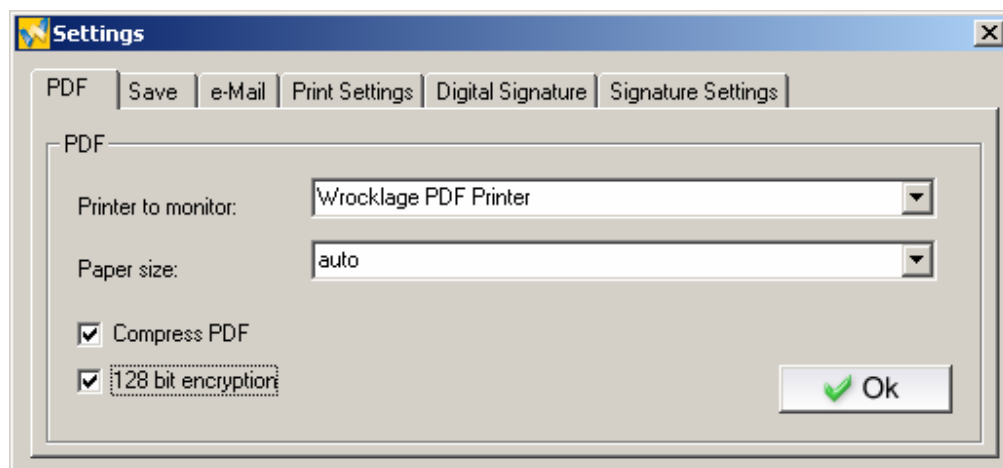

This is a demonstration of the Aloaha PDF Suite Digital Rights Management (DRM) features.

The original document was written in WinWord, converted and signed to PDF with Aloaha. Letterhead support, compression, digital Signature and 128 Bit encryption have been activated.

Since encryption has been enabled the document cannot be indexed by search engines such as Google.

Below you can see how easy it is to secure your documents with the Aloaha PDF Suite. Not even printing or clipboard copy&paste are allowed.