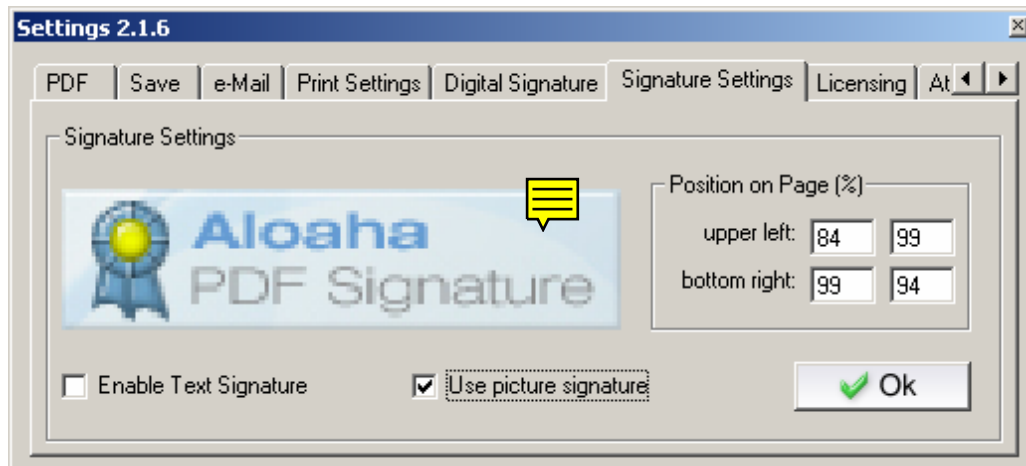

Aloaha PDF Suite - now with graphical digital signature.

Old Aloaha PDF Suites used to sign with a text stamp like it is shown below:

Signed at
11.06.2005 00:54:32 +0200 with
Aloaha Test's
digital certificate.
No further signature necessary.

Our new Aloaha PDF Suite build allows you to sign also with a graphical signature. A graphical signature could also be your scanned handwritten Signature.

George Washington
George Washington