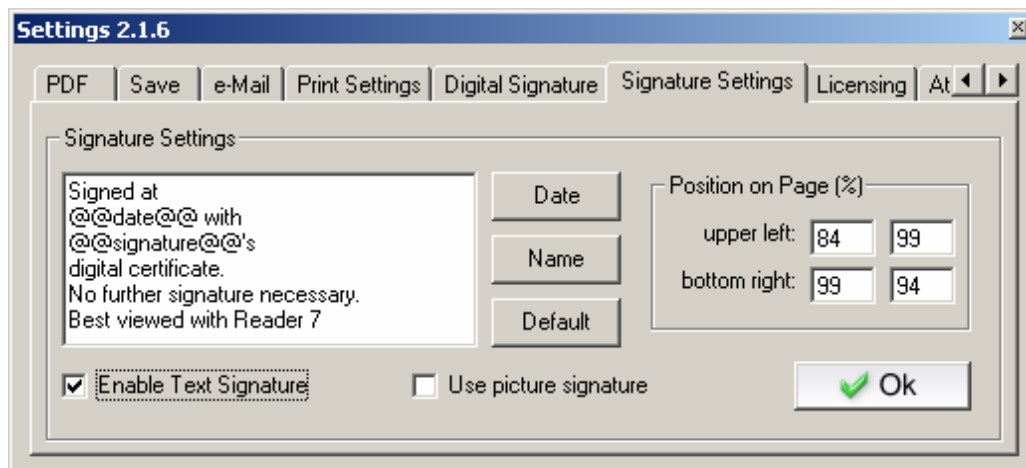

Aloaha PDF Suite - now with graphical digital signature.

Old Aloaha PDF Suites used to sign with a text stamp like it is shown below:

Signed at
11.06.2005 00:54:32 +0200 with
Aloaha Test's
digital certificate.
No further signature necessary.